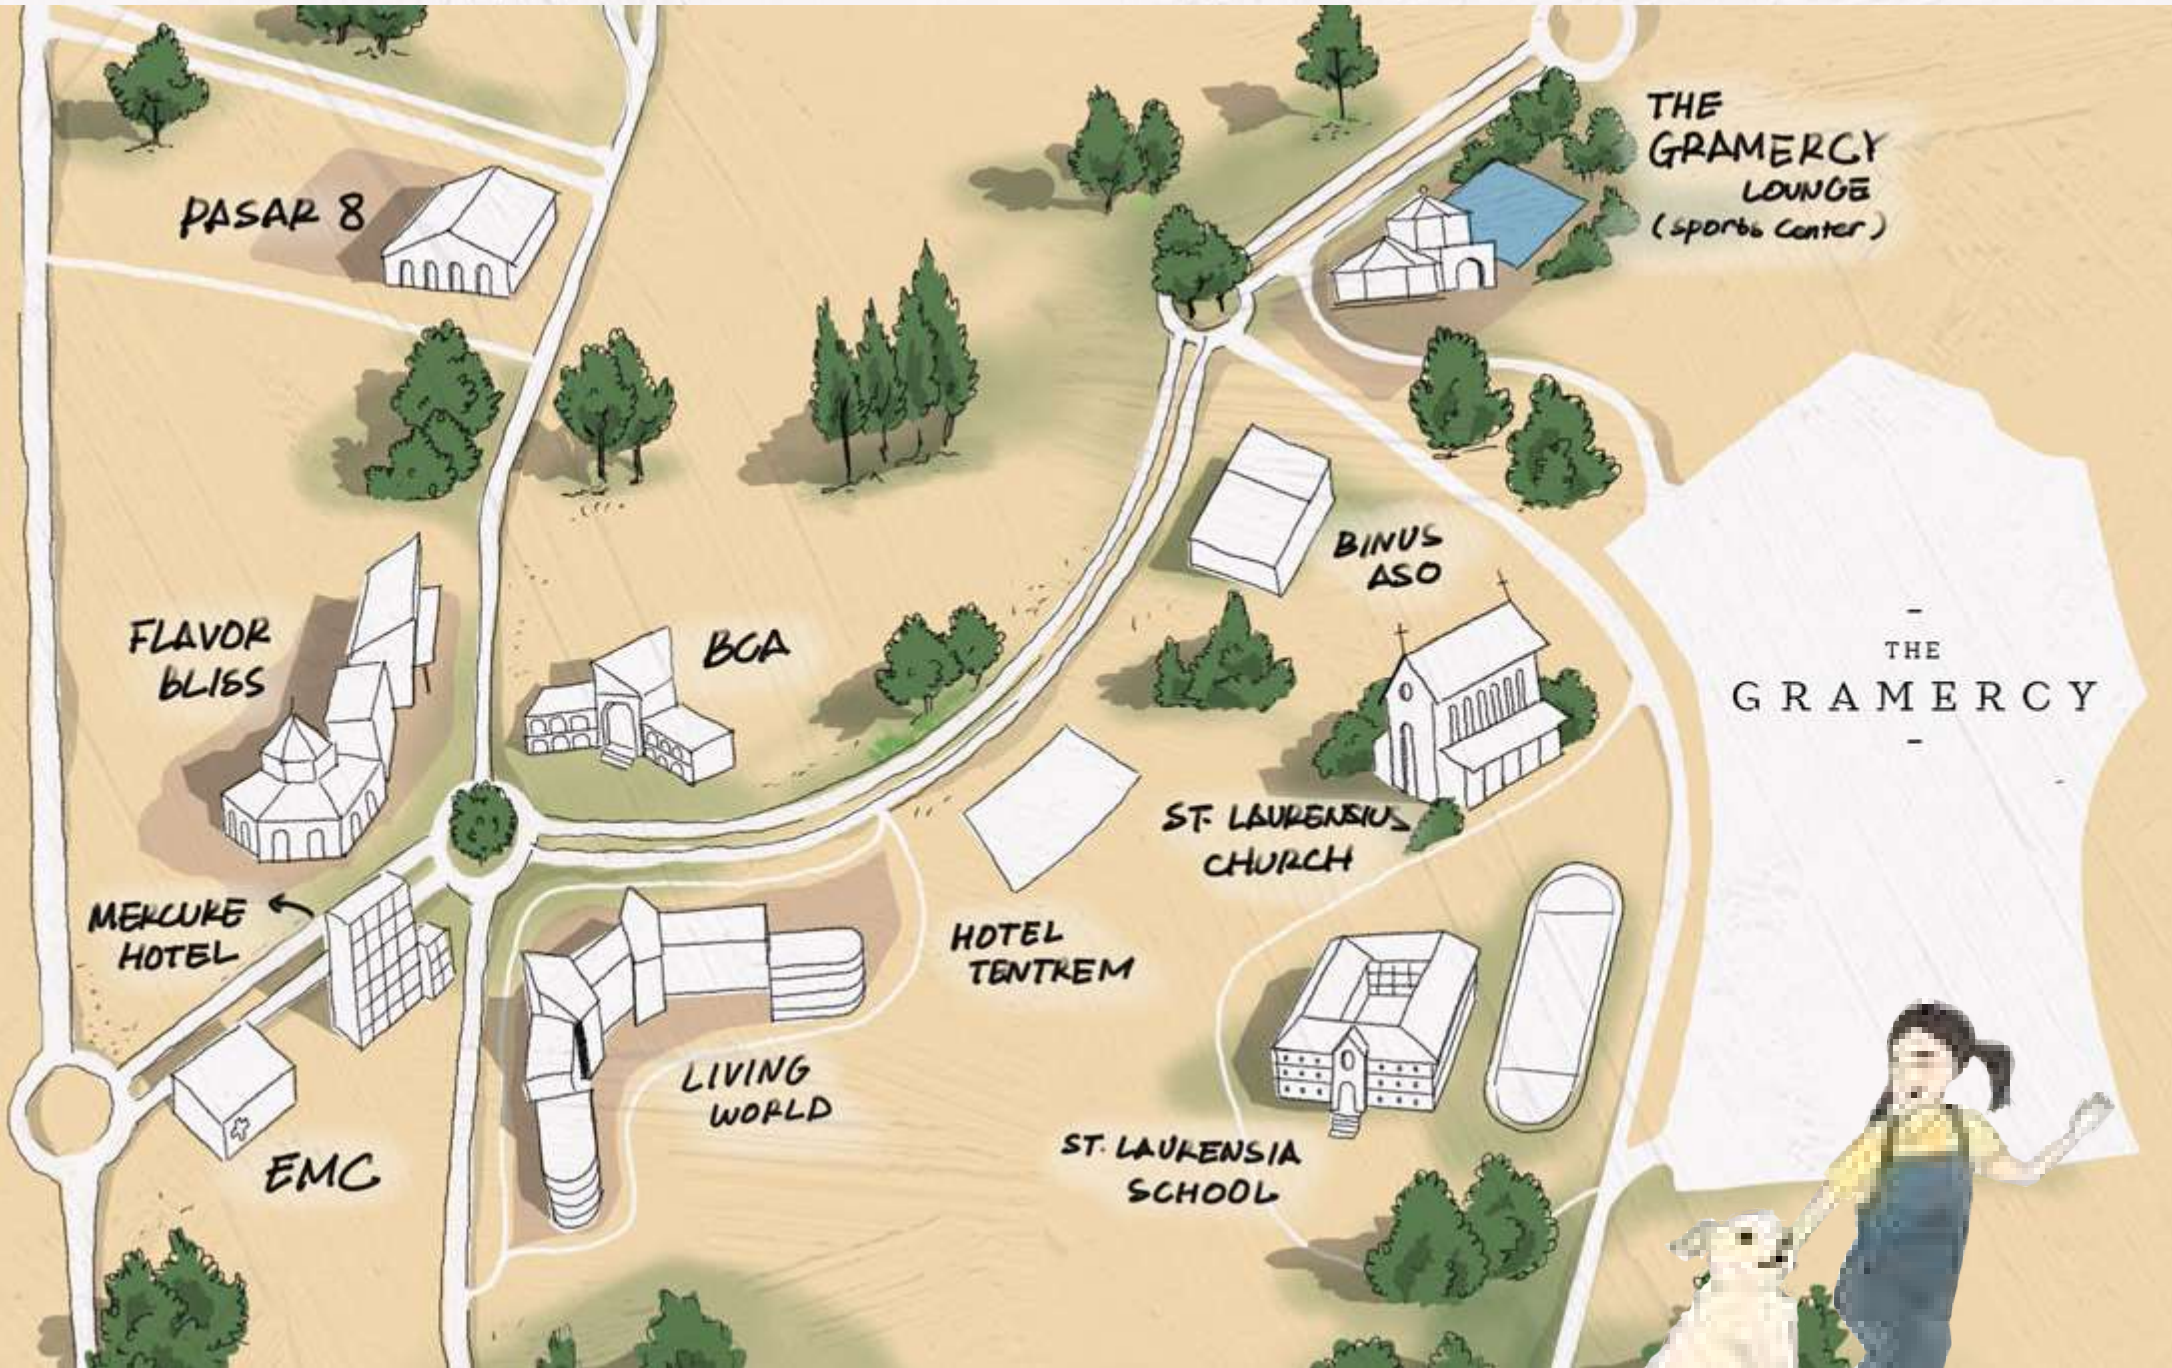

A center of development and a desirable place for better living due to its *well-planned* infrastructure, comprehensive amenities and a focus on creating a harmonious and *green* community.