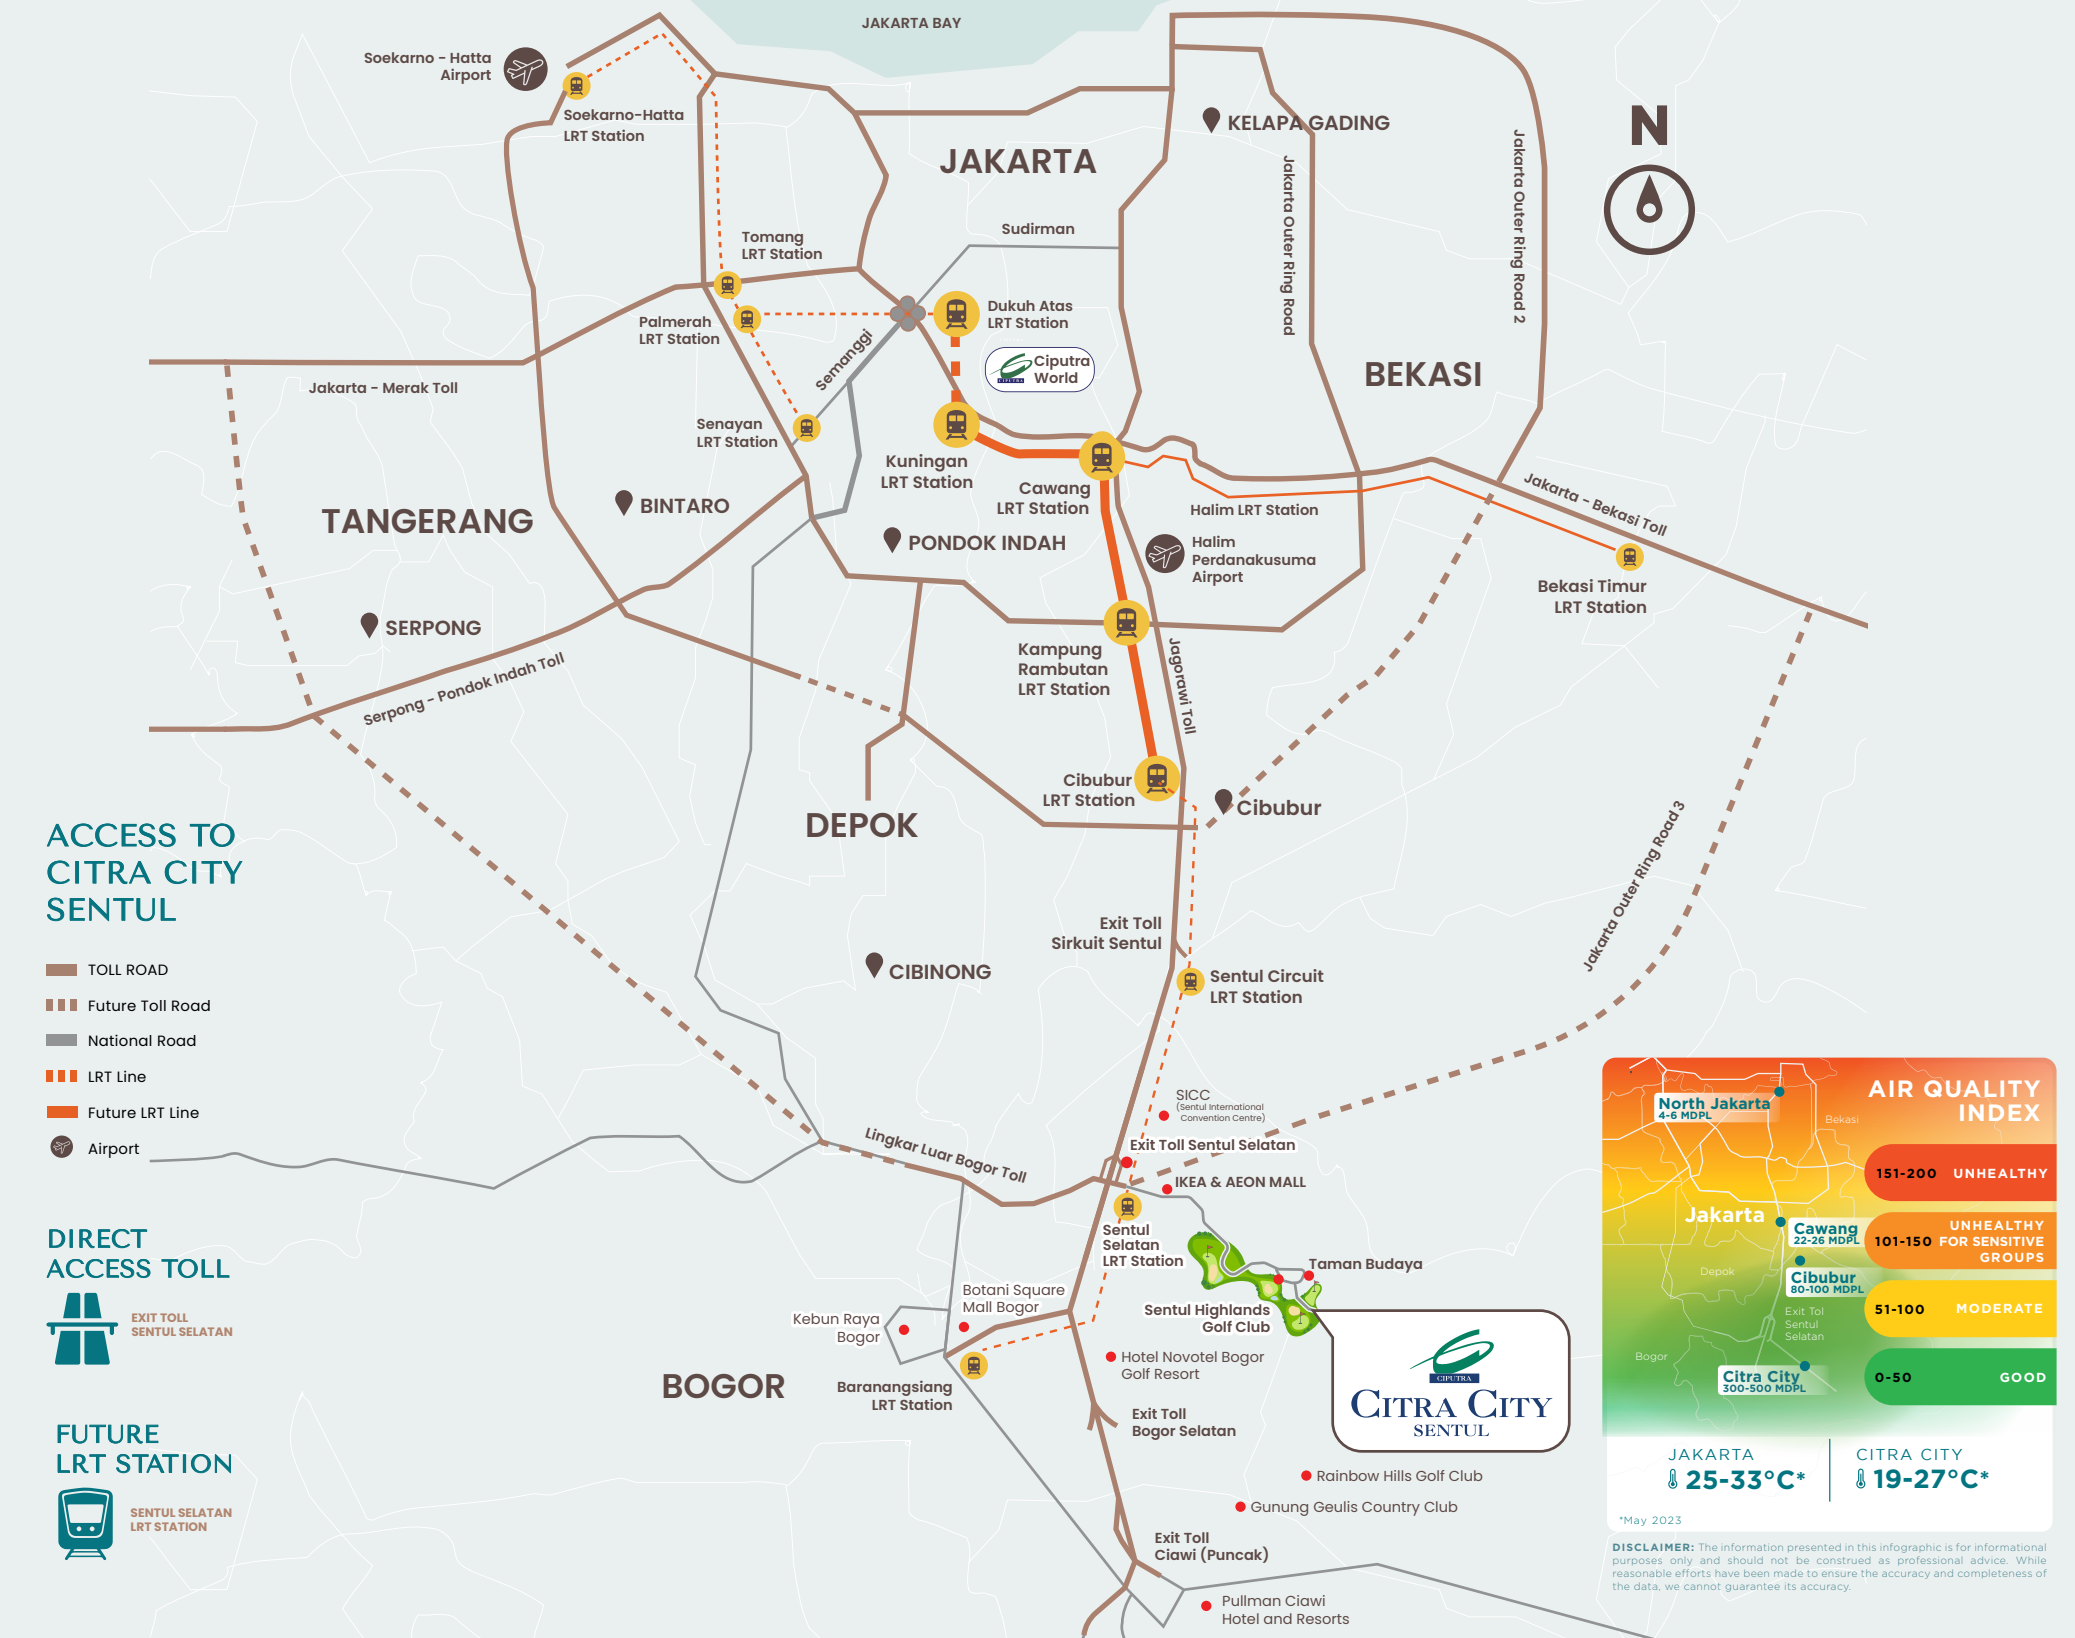

DESIRABLE LOCATION

ELEVATE YOUR LIVING TO THE NEW HEIGHTS WHERE TRANQUILITY AND LUXURY COEXIST AT **GOLF HORIZON**

Marketing Office

Jl. Citra City Boulevard No. 1
Bogor, Jawa Barat 16810
www.citracitysentul.com