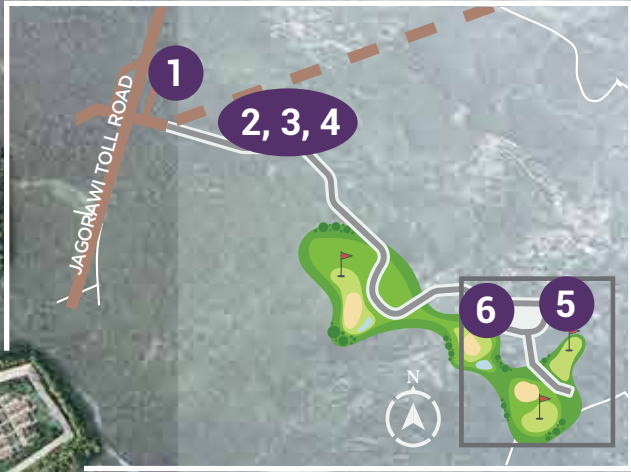

MASTERPLAN

THE
WHOLE IN ONE
PERFECT FUSION