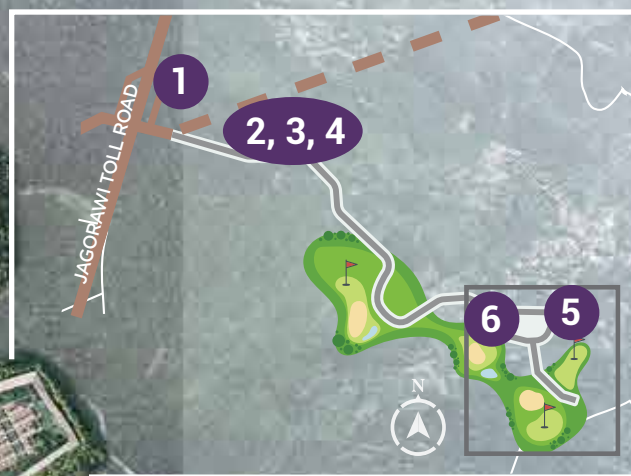

smart home system

▲ CLASSIC

MASTERPLAN

THE
WHOLE IN ONE
PERFECT FUSION

TECHNICAL SPECIFICATIONS

PONDASI

Tiang pancang/Bored Pile, batu kali

STRUKTUR