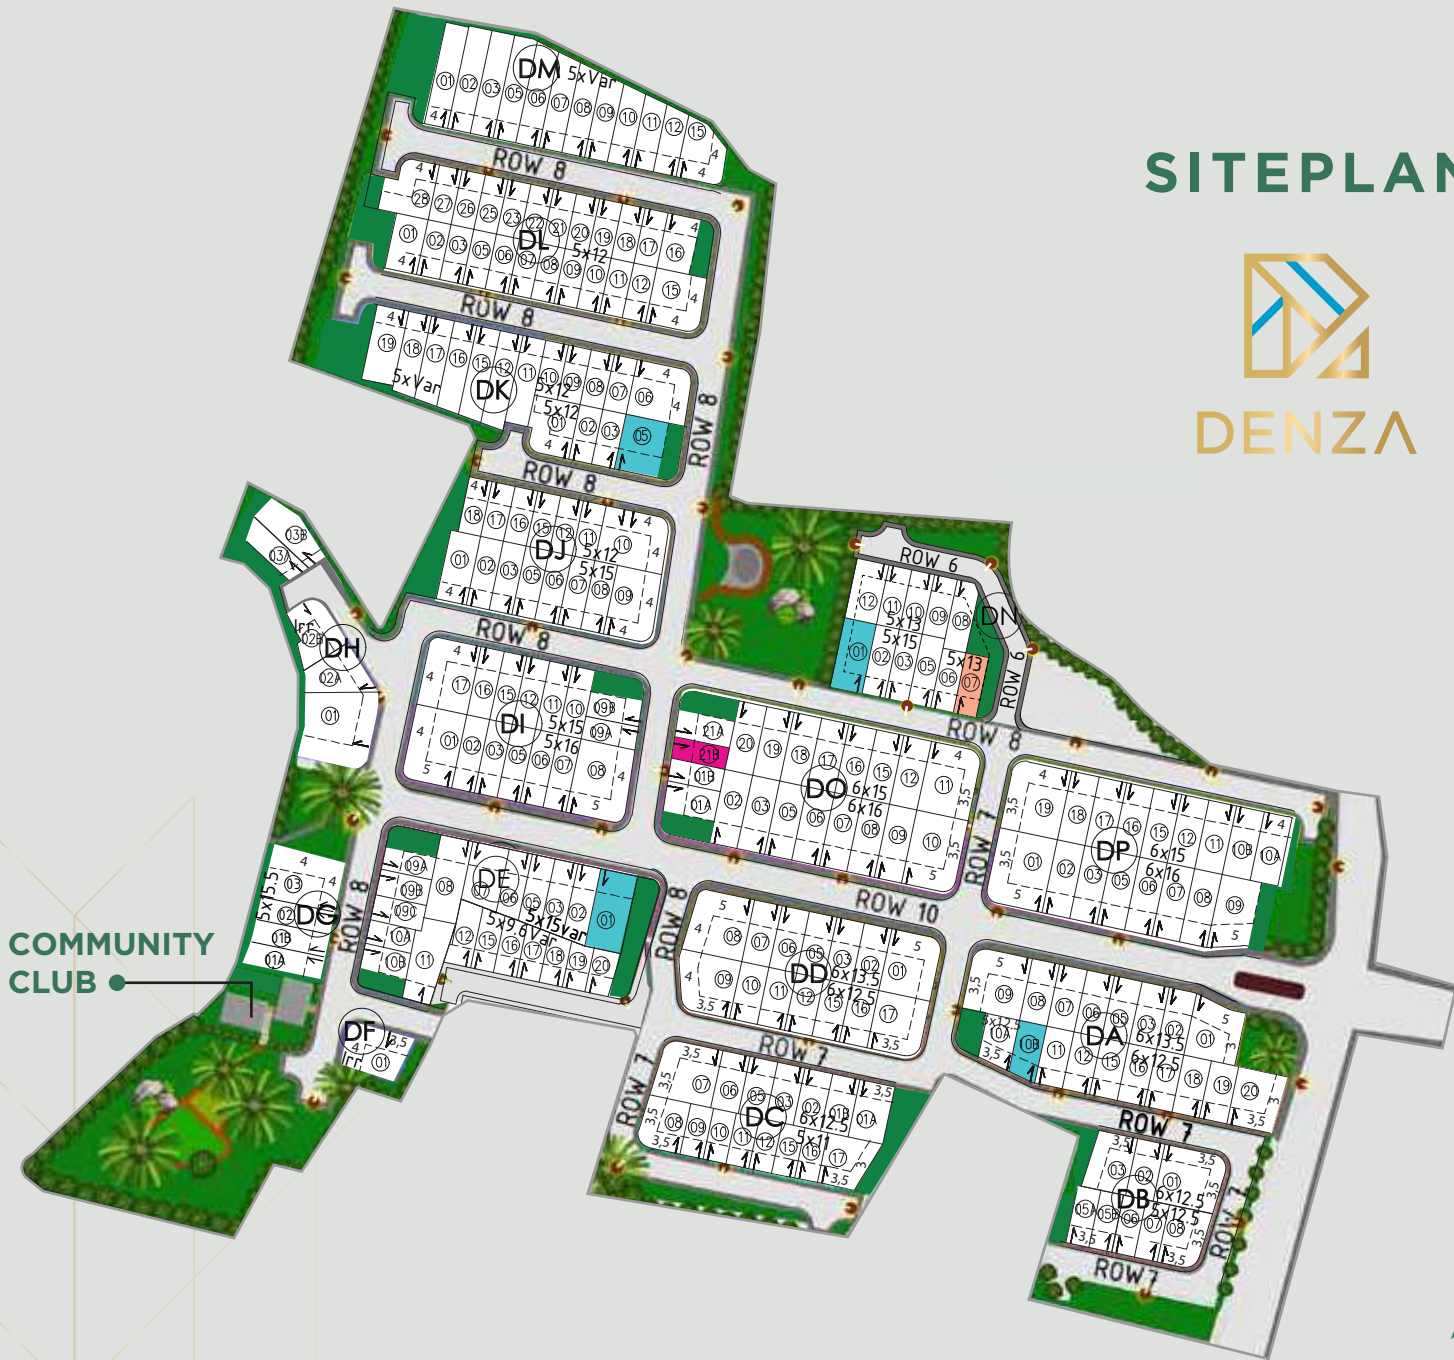

CITRAGARDEN PURI
JAKARTA BARAT

Dreams Come True

EXCLUSIVE SERVICED RESIDENCES
AT WEST JAKARTA

CITRAGARDEN PURI

JAKARTA BARAT

MASTERPLAN

COME HOME TO A
PERFECT REFLECTION
OF A **VALUABLE RESIDENCE**

SITEPLAN

ALMA

- Kavling Siap Bangun
- L6 | Pianta | 6 x 12.5
- L7 | Viola

SITEPLAN

SITEPLAN

CASCO

 Kavling Siap Bangun

SITEPLAN

COMMUNITY CLUB

-  Kavling Siap Bangun
-  L5 | Neo Albero Ext. | 5 x var
-  L5 | Albero | 5 x 13

SITEPLAN

ELECIO

CITRAGARDEN PURI
JAKARTA BARAT

L5 | ALBERO

www.citragardenpuri.com

DENAH LANTAI STANDAR ALBERO

LANTAI DASAR

CITRAGARDEN PURI
JAKARTA BARAT

L5 | NEO ALBERO EXT.

www.citragardenpuri.com

DENAH LANTAI STANDAR NEO ALBERO EXT.

LANTAI DASAR

LANTAI ATAS

STANDARD LB: 58 m²
LT: VAR

DISCLAIMER While every reasonable care has been taken in preparation of this brochure and information document, developer and its agent cannot be held responsible for any inaccuracies. All elements are believed to be correct but are not regarded as statement or representation of fact. Rendering and illustration are artist impressions for presentation purpose only, cannot be regarded as representation of fact.