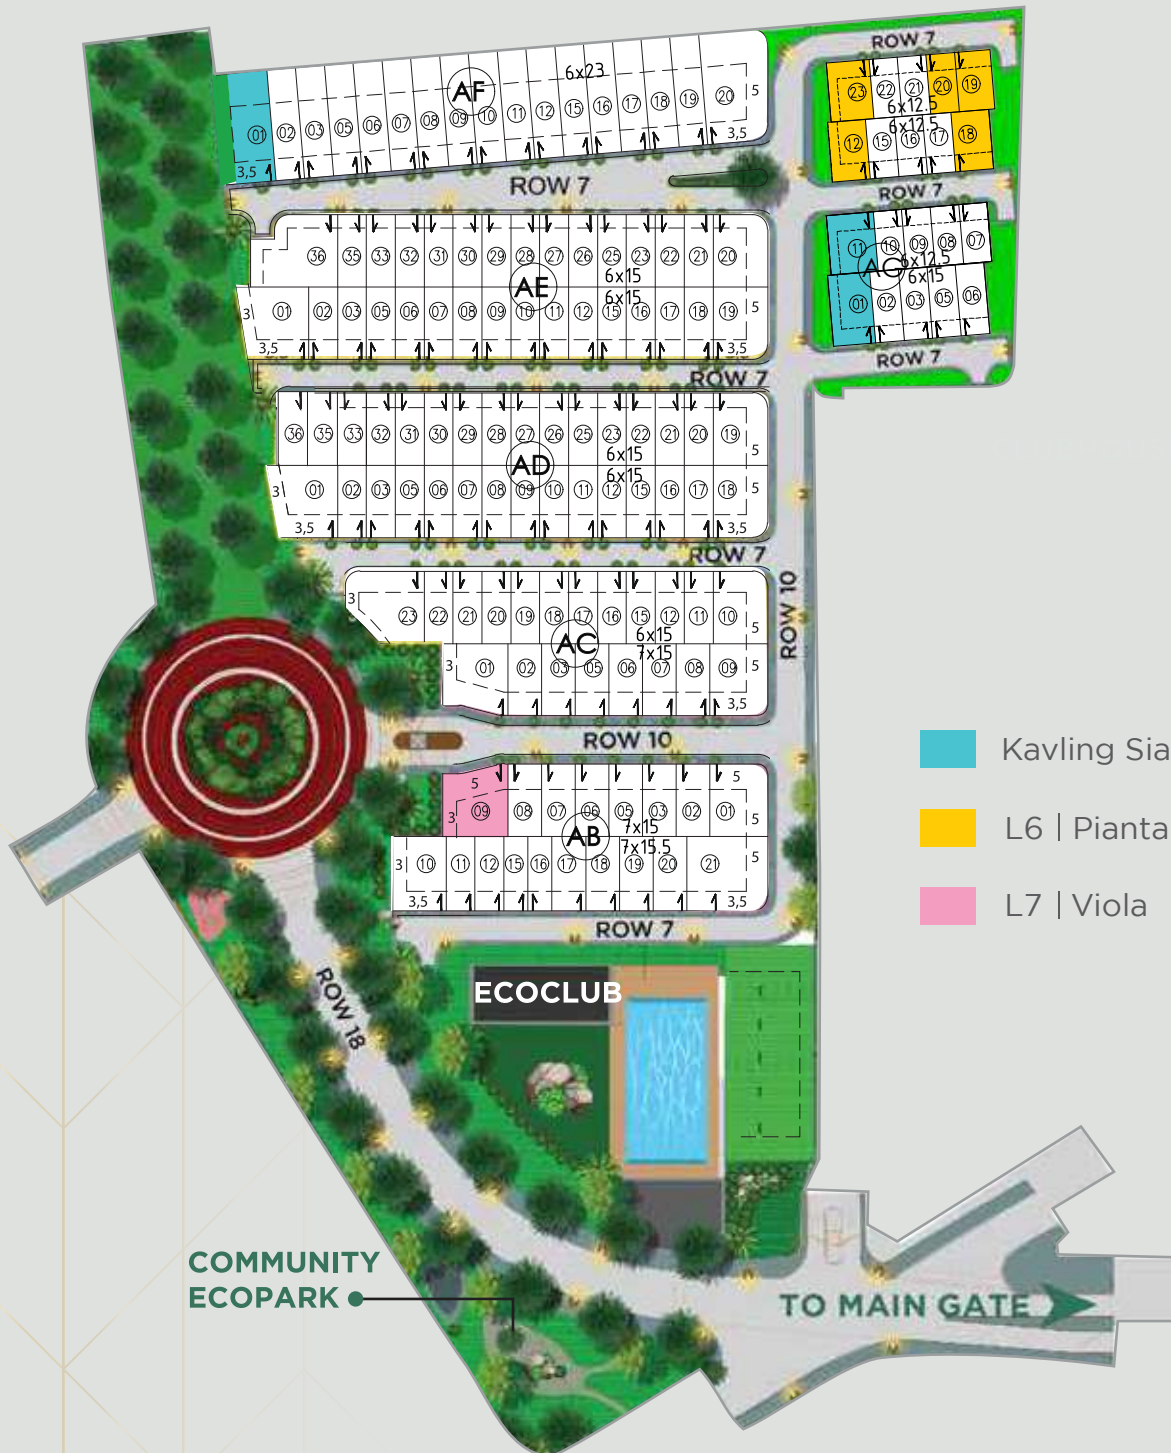

CITRAGARDEN PURI
JAKARTA BARAT

Dreams Come True

EXCLUSIVE SERVICED RESIDENCES
AT WEST JAKARTA

CITRAGARDEN PURI

JAKARTA BARAT

MASTERPLAN

COME HOME TO A
PERFECT REFLECTION
OF A **VALUABLE RESIDENCE**

SITEPLAN

ALMA

- Kavling Siap Bangun
- L6 | Pianta | 6 x 12.5
- L7 | Viola

SITEPLAN

SITEPLAN

CASCO

 Kavling Siap Bangun

SITEPLAN

COMMUNITY CLUB

-  Kavling Siap Bangun
-  L5 | Neo Albero Ext. | 5 x var
-  L5 | Albero | 5 x 13

SITEPLAN

ELECIO

CITRAGARDEN PURI
JAKARTA BARAT

L5 | ALBERO

www.citragardenpuri.com

DENAH LANTAI STANDAR ALBERO

LANTAI DASAR

CITRAGARDEN PURI
JAKARTA BARAT

L5 | NEO ALBERO EXT.

www.citragardenpuri.com

DENAH LANTAI STANDAR NEO ALBERO EXT.

LANTAI DASAR

LANTAI ATAS

STANDARD LB: 58 m²
LT: VAR

DISCLAIMER While every reasonable care has been taken in preparation of this brochure and information document, developer and its agent cannot be held responsible for any inaccuracies. All elements are believed to be correct but are not regarded as statement or representation of fact. Rendering and illustration are artist impressions for presentation purpose only, cannot be regarded as representation of fact.